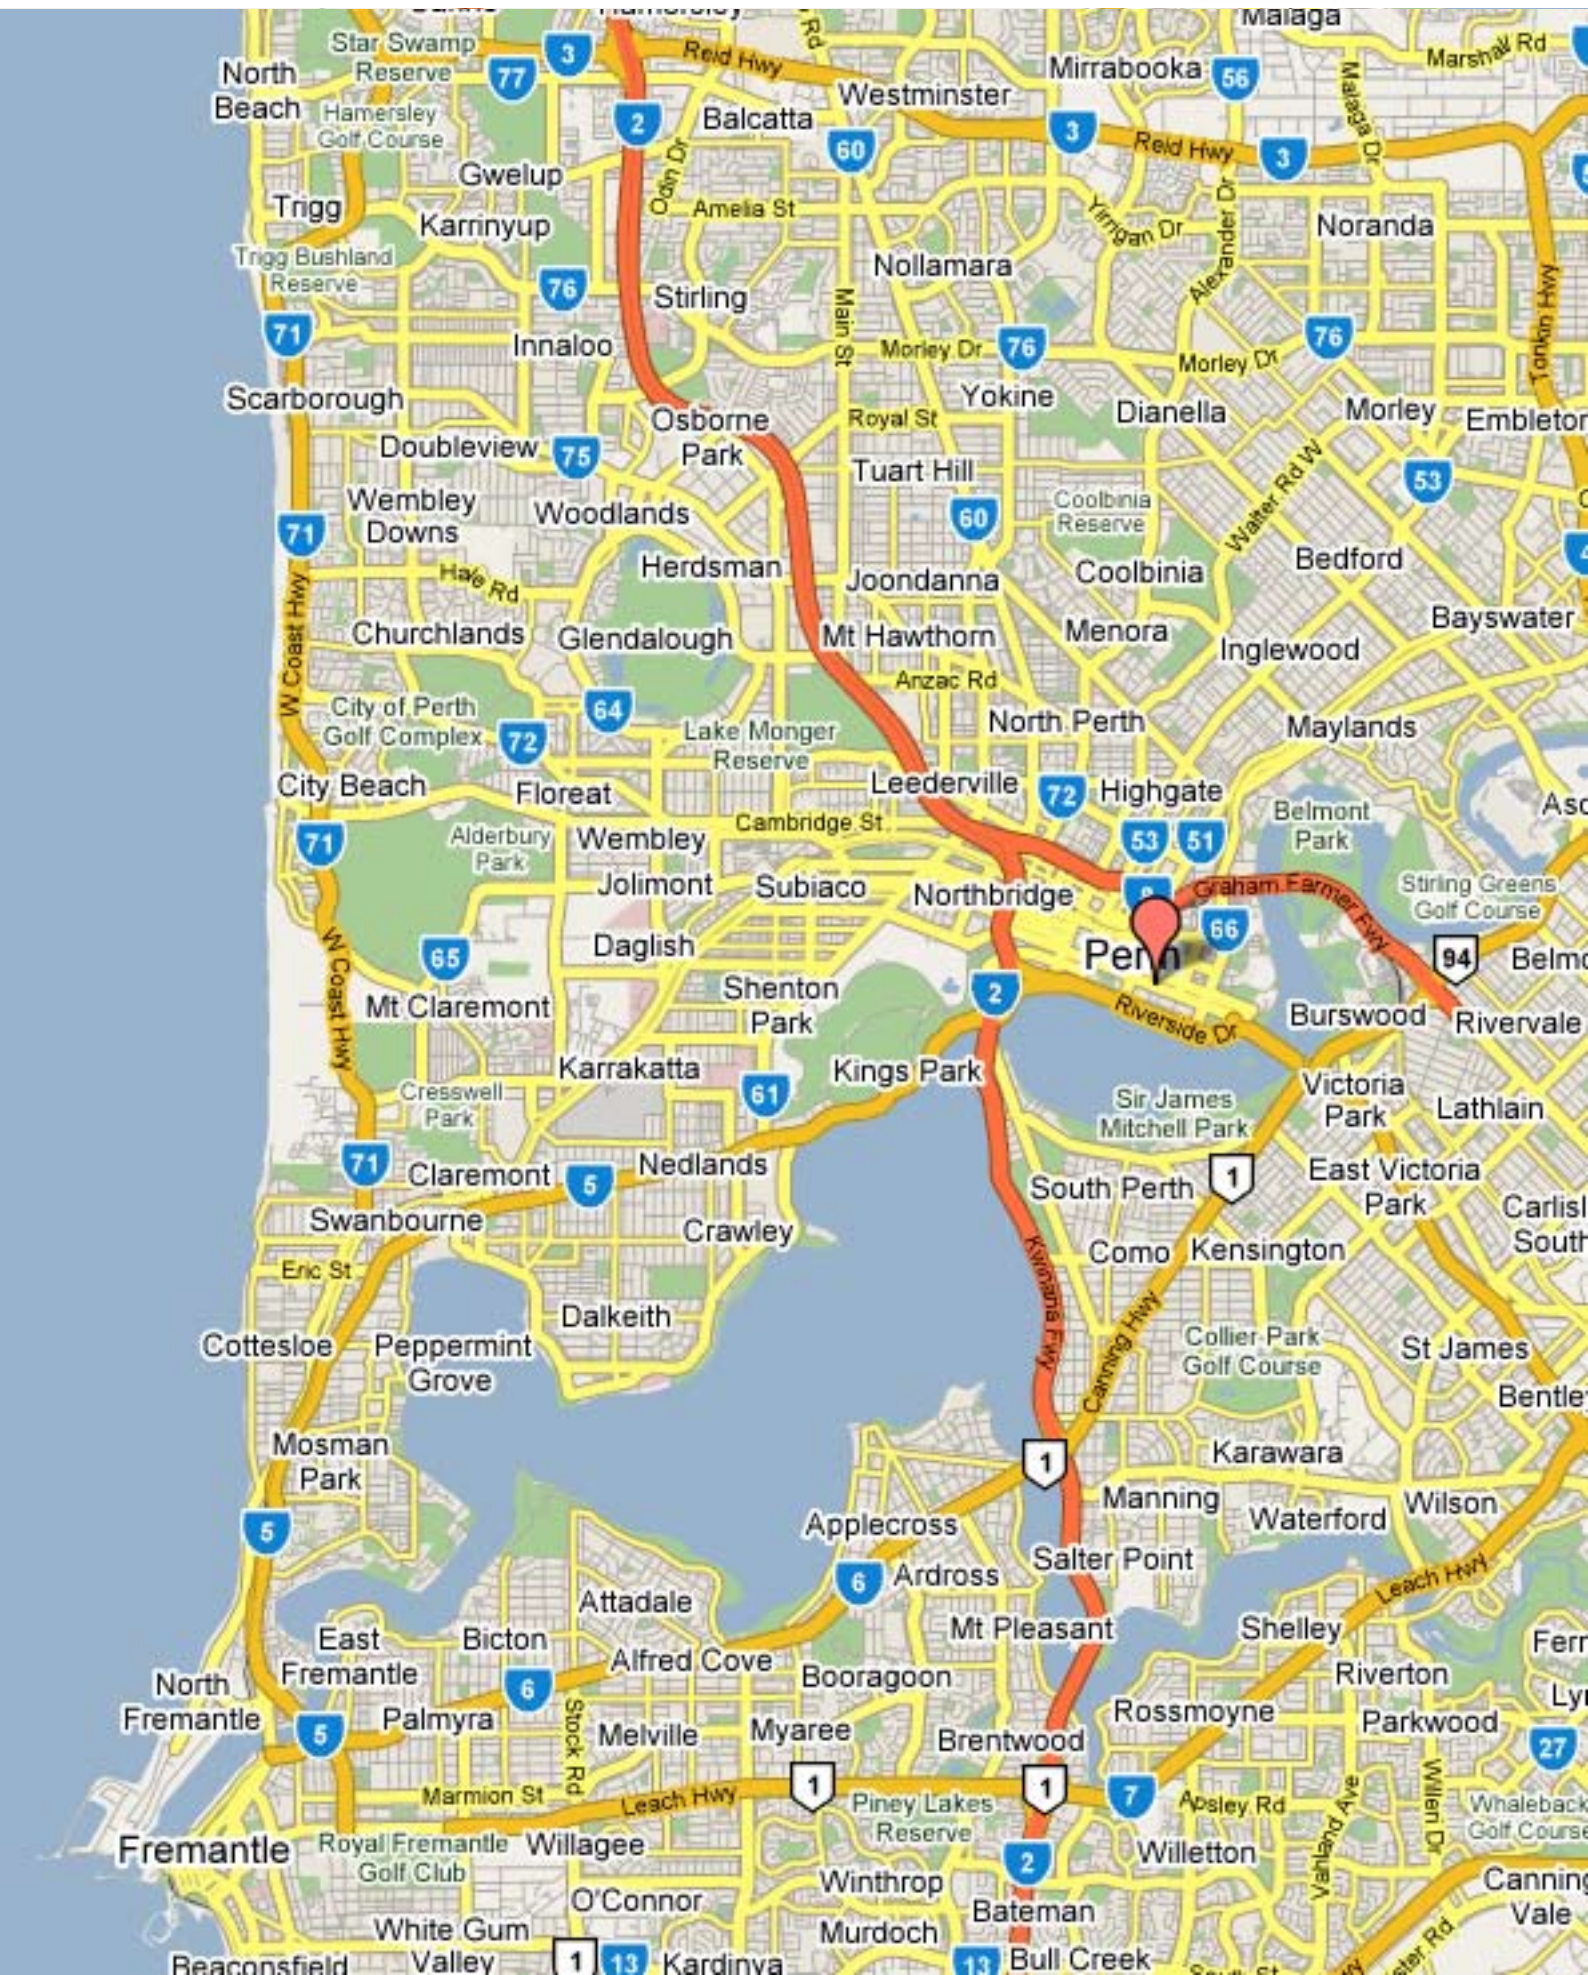

PERTH
LANGLEY